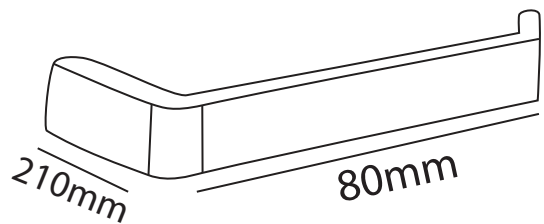

ZILVER[®]
Concetti Italiani

Water Genius!

Zilver Towel Ring Item Code : 0663

Zilver has a wide variety of luxury bathroom accessories in both traditional and contemporary designs to match our tap collections. Choose towel rings and rails, soap dispensers and toothbrush holders in chrome, polished .

Chrome plated
Nickle plated
Hidden screw mounted
Fixed with L-key