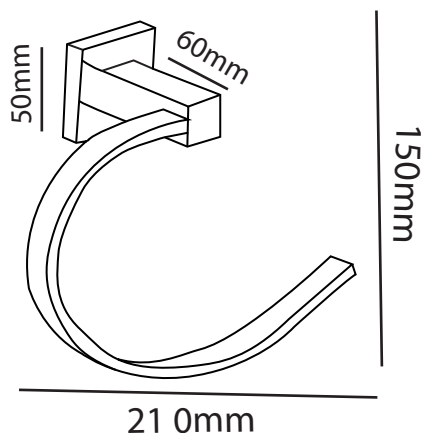

ZILVER[®]
Concetti Italiani

Water Genius!

Zilver Towel Ring

Item Code :0913

Description

For classic good looks, choose from our Square range of accessories. The charming Double coat hook is an ideal product to hold clothes. But don't be charmed by their looks alone – these accessories are made in chrome dipped so you can be bowled over by their quality too

Features

- Hidden screw
- L key fixing system
- Chrome plated.