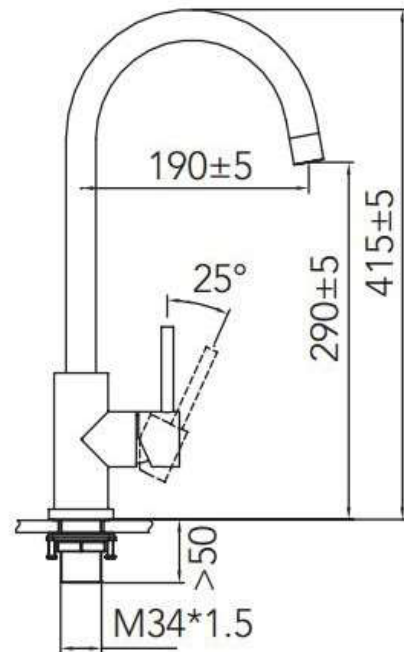

ZILVER[®]
Concetti Italiani

Water Genius!

Zilver Stainless Steel Sink Mounted Kitchen Mixer Item Code : CL400W

Description

STAINLESS STEEL SINK MOUNTED KITCHEN MIXER

For single hole installation

Cartridge: 1/2" Ceramic inclusive of

Faucet aerator

Stainless Steel handle

Minimum pressure 0.1 mpa/ 14.5psi/ 1ba

www.zilver.co