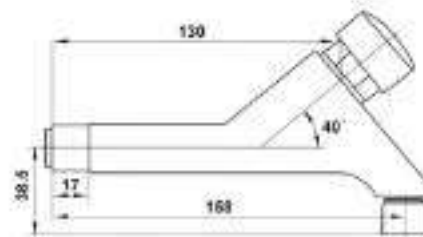

## Item code

ZLSS002

Zilver Self-Closing Tap combines modern innovation with eco-friendly design, offering convenience, water conservation, and durability. Engineered with precision, this tap is equipped with an automatic self-closing mechanism that ensures water shuts off after use, minimizing wastage and promoting sustainability. Its sleek, contemporary design makes it an ideal choice for both residential and commercial spaces.