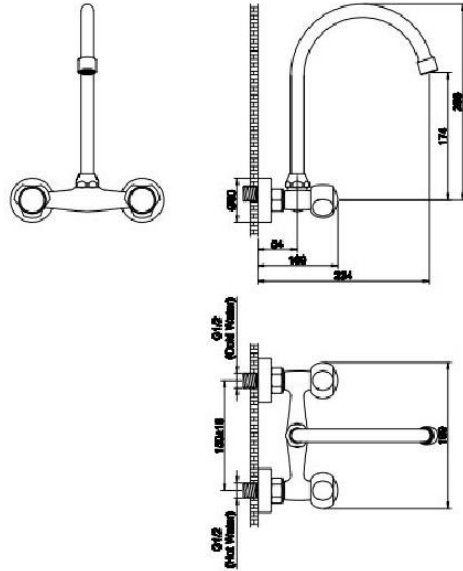

ZILVER[®]
Concetti Italiani

Water Genius!

Zilver Double knob Wall Mounted Kitchen Mixer

Item Code : **GX9615N**

Basic information:

DOUBLE KNOB WALL MOUNTED KITCHEN MIXER

For two hole installation

Full turn brass Spindle inclusive of

- Faucet aerator
- Zinc alloy Handle
- Brass Body
- Chrome plating 0.2-0.3 micrometer
- Nickel Plating 8-10 micrometer
- Minimum pressure 0.1 mpa/ 14.5psi/ 1bar