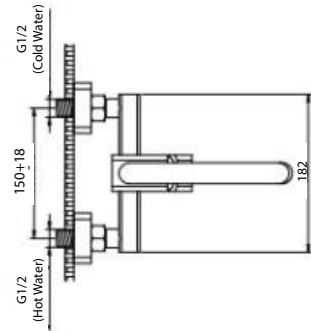

ZILVER[®]
Concetti Italiani

Water Genius!

Zilver Single Lever Wall Mounted Kitchen Mixer

Item Code : GX9715

Basic information:

SINGLE LEVER WALL MOUNTED KITCHEN

For two hole installation

Cartridge: 35 mm Ceramic disc inclusive of

- Faucet aerator
- Zinc alloy Handle
- Brass Body
- Chrome plating 0.2-0.3 micrometer
- Nickel Plating 8-10 micrometer
- Minimum pressure 0.1 mpa/ 14.5psi/ 1bar