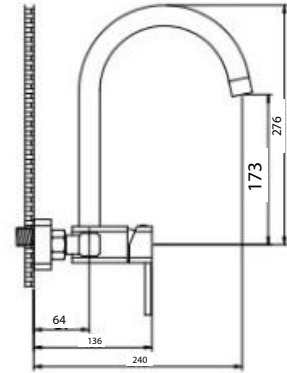

ZILVER[®]
Concetti Italiani

Water Genius!

Zilver Single Lever Wall Mounted Kitchen Mixer

Item Code : GX9715

Basic information:

SINGLE LEVER WALL MOUNTED KITCHEN

For two hole installation

Cartridge: 35 mm Ceramic disc inclusive of

- Faucet aerator
- Zinc alloy Handle
- Brass Body
- Chrome plating 0.2-0.3 micrometer
- Nickel Plating 8-10 micrometer
- Minimum pressure 0.1 mpa/ 14.5psi/ 1bar