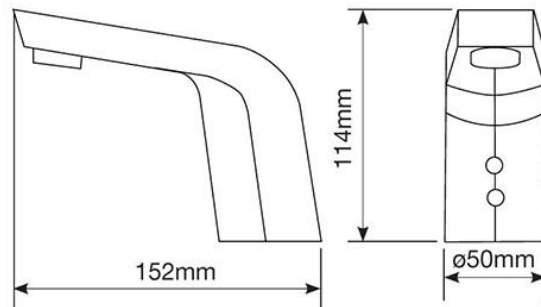

ZILVER®
Concetti Italiani

Water Genius!

Zilver Sensor Tap

Item Code : **ZY8155**

Basic information:

No Touch Automatic Sensor Taps/ Mixers incorporate state-of-the-art design and technology to provide the ultimate in convenience. In addition, they offer the added benefit of improved hygiene by eliminating the need to physically touch the fixture to turn the water on or off. This eliminates the chance of re-contaminating one's hands by touching the same handle that was previously touched by not only your own unwashed hands, but also those of every user who came before you. Sensor taps/ Mixer are very simple to operate. The sensor detects hand movements and turns the tap on for use, then turns it off after no movement is detected for a specific amount of time. Whether you are unsure as to which style of automatic tap will best complement your existing design or are in the process of designing your facility from the ground up, our expert customer service personnel are available to help you.

Battery & electric operated- for single hole installation inclusive of

- Brass Body
- Flexible connection hose with brass nuts
- Faucet aerator
- Chrome plating 0.2-0.3 micrometer
- Nickel Plating 8-10 micrometer
- Minimum pressure 0.5 to 1 bar
- Clean water required due to dust particle sensitivity, install filter if required