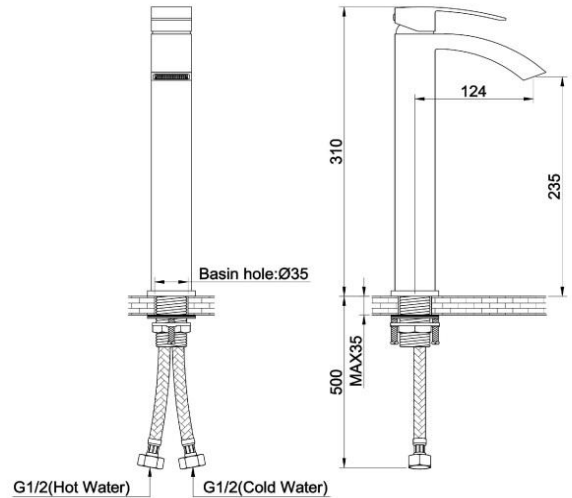

ZILVER[®]
Concetti Italiani

Water Genius!

Zilver Wave Basin Mixer Long Item Code : BSB1285

Basic information:

Zilver Wave Series ,Slender and Majestically upright, its smooth finish gives it a royal feeling

Feature

- Flexible connection hoses with brass nuts
- Zinc alloy Handle
- Brass Body
- Chrome plating 0.2-0.3 micrometer
- Nickel Plating 8-10 micrometer
- Minimum pressure 0.1 mpa/ 14.5psi/ 1bar