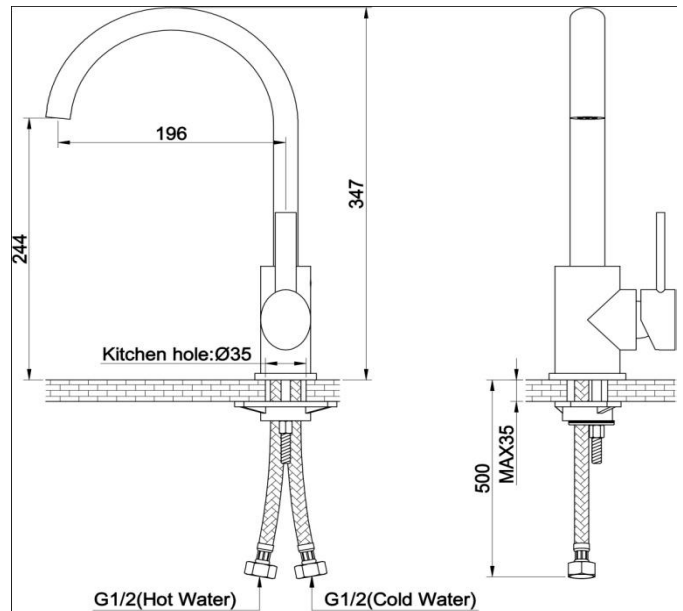

### Description

For Sink Mounted Installation

Faucet aerator for water saving

Single Lever handle

Brass body

Brass Heavy neck

Chrome plating 0.2- 0.3  $\mu\text{m}$

Nickel plating 8 to 10  $\mu\text{m}$