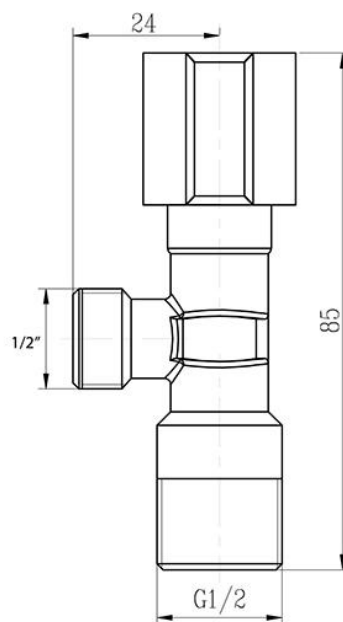

## Zilver Angle Valve 1/2"

Item Code : **Gx6016**

### Basic information:

Best in quality and low price

Size: 1/2" x 1/2"

Cover plate

Marking :neutral

Finish : Chrome plated

Full turn