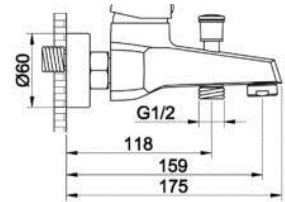

ZILVER[®]
Concetti Italiani

Water Genius!

Zilver Econeue Shower Mixer

Item Code : **NOV300**

Basic information:

Zilver Econeue , Conventional geometrical shape with soft edges makes it versatile style.

- Cartridge : 40 mm Ceramic with Brass Stick
- inclusive of S Union & cover plates
- Chrome plating 0.2-0.3 μm
- Nickel plating 8-10 μm
- Minimum pressure 0.1 mpa /14.5psi/1bar