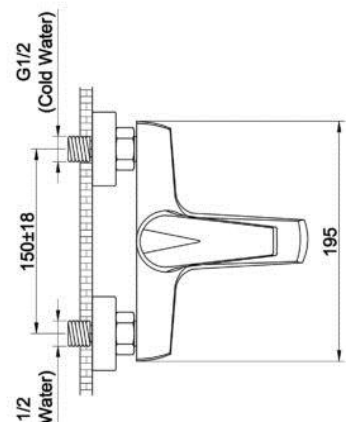

ZILVER[®]
Concetti Italiani

Water Genius!

Zilver Econeue Shower Mixer

Item Code : **NOV300**

Basic information:

Zilver Econeue , Conventional geometrical shape with soft edges makes it versatile style.

- Cartridge : 40 mm Ceramic with Brass Stick
- inclusive of S Union & cover plates
- Chrome plating 0.2-0.3 μm
- Nickel plating 8-10 μm
- Minimum pressure 0.1 mpa /14.5psi/1bar