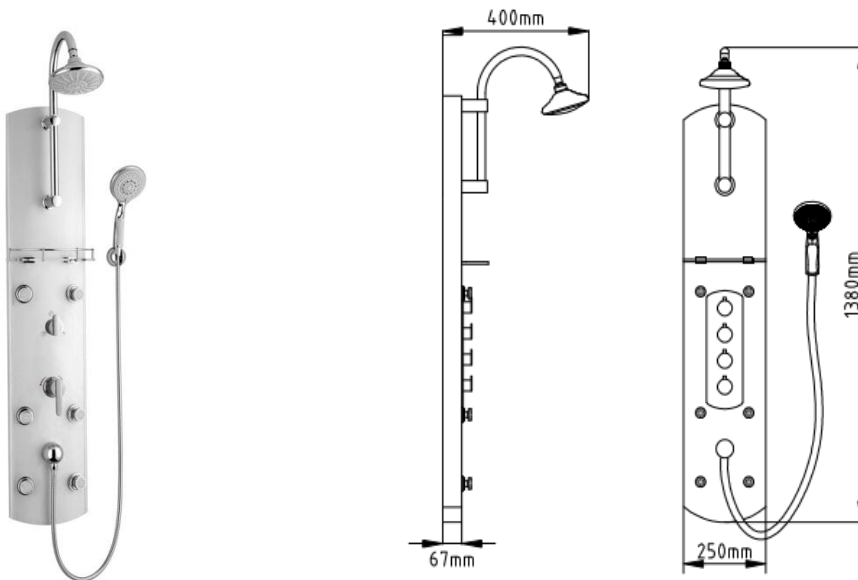

## Zilver Shower Panel (Aluminum Body)

Item Code : **S2718**

### Description:

Shower Wall Panels create a stylish and waterproof wall decoration for bathrooms  
Zilver Aluminum *Panel Tower System*, Rainfall Shower Head 6-Function Faucet Rain  
Massage System with Body Jets Fingerprint-free.

Six Body showers , Head shower and hand shower

Head shower

Hand shower with flexible chain (1.75 meter) & wall bracket

Body shower 6

Single lever operative

Minimum pressure require is 1 Pa