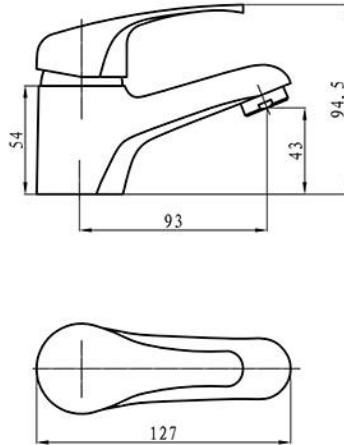

ZILVER[®]
Concetti Italiani

Water Genius!

Zilver Autumn Basin Mixer 1/2"

Item Code : **ZAUT1001**

Basic information:

Zilver Autumn ,the economical solution for private homes and public buildings.
Single Lever Basin Mixer 1/2"

For Single Hole Installation Cartridge :

40 mm Ceramic with Brass Stick

inclusive of Flexible connection hoses

with brass nuts

Chrome plating 0.2-0.3 μm

Nickel plating 8-10 μm

Minimum pressure 0.1 mpa /14.5psi/1bar