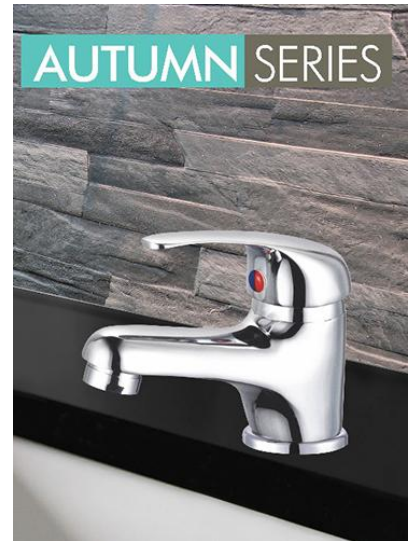

ZILVER[®]
Concetti Italiani

Water Genius!

Zilver Autumn Basin Mixer 1/2"

Item Code : **ZAUT1001**

Basic information:

Zilver Autumn ,the economical solution for private homes and public buildings.
Single Lever Basin Mixer 1/2"

For Single Hole Installation Cartridge :

40 mm Ceramic with Brass Stick

inclusive of Flexible connection hoses

with brass nuts

Chrome plating 0.2-0.3 μm

Nickel plating 8-10 μm

Minimum pressure 0.1 mpa /14.5psi/1bar