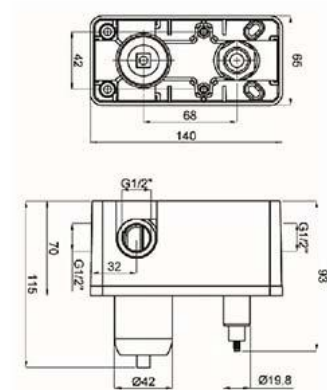

## Zilver Concealed Bath Mixer 1/2"

Item Code : **ZCONB01T**

### FEATURES

- Wall installation
- top and bottom outlet 1/2"
- Diverter in set for final installation
- Without expose plate