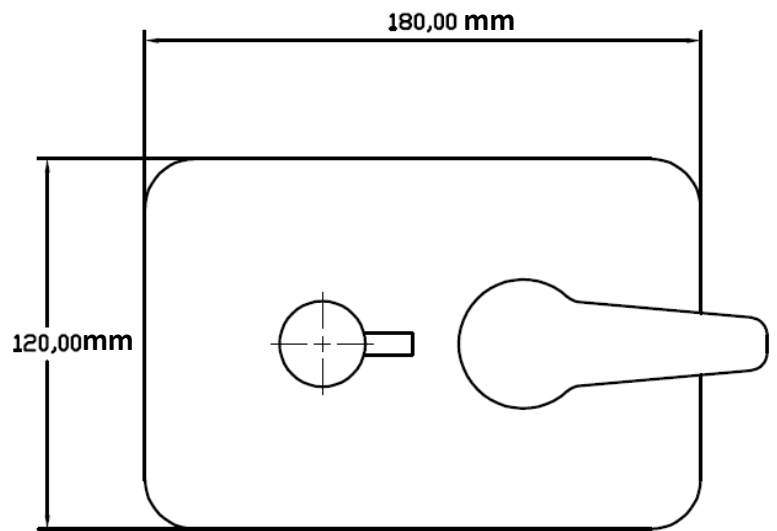

ZILVER[®]
Concetti Italiani

Water Genius!

Zilver Fludo Bath Expose Plate

Item Code : ZFLD705T

Basic information:

Fludo Series There is one art, no more, no less. Fludo is simply lucid with soft edges and curves that define the simplicity with elegance

- Chrome plating
- Fludo Expose Plate for Conc. Bath
- Chrome plating 0.5 μm
- Nickel plating 14 μm
- Without concealed body
- For final installation Conc. Body No. ZCB-01