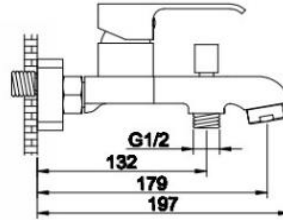

### Basic information:

- Brass body with Chrome, Nickel, plated
- Zinc lever with chrome plated
- 35mm ceramic cartridge
- Many other patterns and a full range of mixers available
- Grantee: 5 years