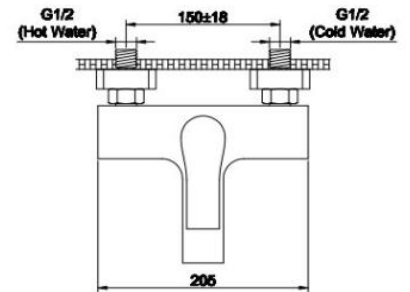

### Basic information:

- Brass body with Chrome, Nickel, plated
- Zinc lever with chrome plated
- 35mm ceramic cartridge
- Many other patterns and a full range of mixers available
- Grantee: 5 years