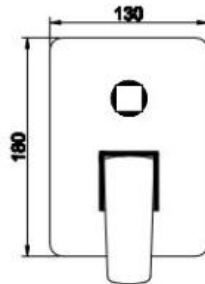

ZILVER[®]
Concetti Italiani

Water Genius!

Zilver Stark Concealed Bath Mixer With Diverter

Item Code : **RG705**

Basic information:

Zilver Stark Single Lever Concealed Bath Mixer 1/2"

- Cartridge : 35mm Ceramic with Brass Stick
- Metal lever
- Manual Diverter : Bath/shower
- ABS cover plate
- Fixing Set
- Chrome plating 0.2-0.3 μ m
- Nickel plating 8- 10 μ m
- Minimum pressure 0.1 mpa /14.5psi/1bar