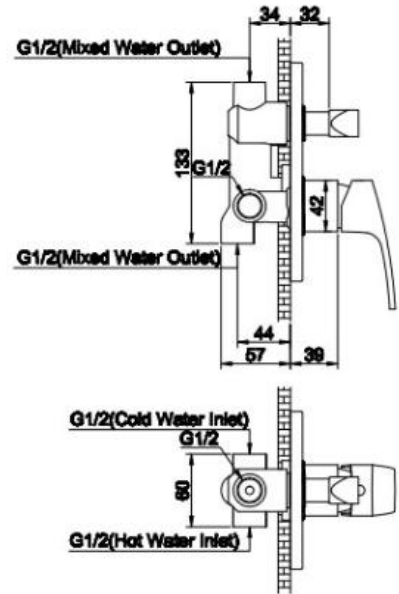

ZILVER[®]
Concetti Italiani

Water Genius!

Zilver Stark Concealed Bath Mixer With Diverter

Item Code : **RG705**

Basic information:

Zilver Stark Single Lever Concealed Bath Mixer 1/2"

- Cartridge : 35mm Ceramic with Brass Stick
- Metal lever
- Manual Diverter : Bath/shower
- ABS cover plate
- Fixing Set
- Chrome plating 0.2-0.3 μ m
- Nickel plating 8- 10 μ m
- Minimum pressure 0.1 mpa /14.5psi/1bar