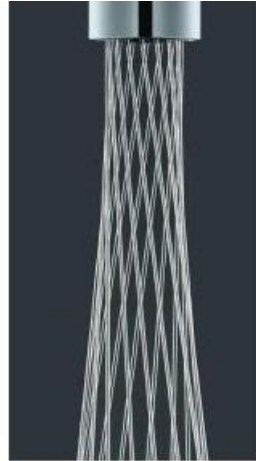

ZILVER[®]
Concetti Italiani

Water Genius!

Zilver Spare Neoperl Mikado Aerator

Item Code : **3383698**

Description:

The new MIKADO aerator (neoperl) turns the water stream into an eye-catcher when washing your hands. The aerator's extraordinary, grid-like stream pattern with its simple beauty will be a source of inspiration for faucet designers.

Features and Benefits

Distinguished stream with delicate lines and a unique spray pattern.

Provides non-splashing, non-aerated spray.

Pressure compensating for constant flow from 20 to 80 psi.

Anti-clogging dome screen filters sediment and particles.

Compatible with regular and vandal proof M22 & M24 metric housings.

<https://www.youtube.com/watch?v=aAGTHS7tLUI>