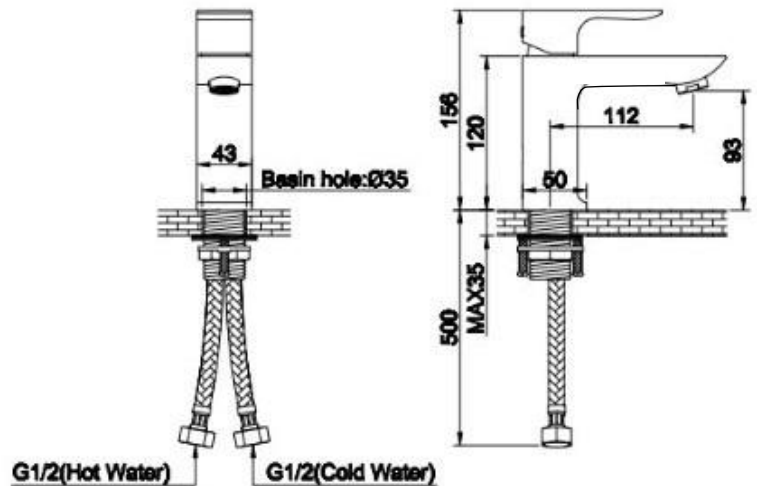

ZILVER[®]
Concetti Italiani

Water Genius!

Zilver Kare Basin Mixer Item Code : ZKAR1001

Basic information:

This is a very well designed and styled basin mixer, its ultra modern and sleek style is timeless. It is very well made with great material for long lasting use, it has excellent quality chrome finish and brass construction. The design of the body is simple yet elegant, the pin lever handle is ergonomically designed for the ease of daily use. This great basin mixer will for sure complement any bathroom renovations.

This basin has a five star water rating . the warranty is 5 years for your peace of mind.

FEATURES

- Cartridge : 35mm Ceramic
- inclusive of Flexible connection hoses with brass nuts
- Chrome plating 0.5 μm
- Nickel plating 14 μm
- Minimum pressure 0.1 mpa /14.5psi/1ba