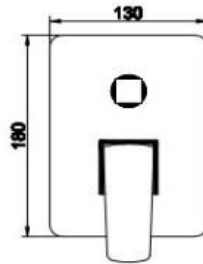

### Basic Information:

- Cartridge : 35mm Ceramic with Brass Stick
- Metal lever
- Manual Diverter : Bath/shower
- ABS cover plate
- Fixing Set
- Chrome plating 0.2-0.3 $\mu$ m
- Nickel plating 8- 10  $\mu$ m
- Minimum pressure 0.1 mpa /14.5psi/1bar