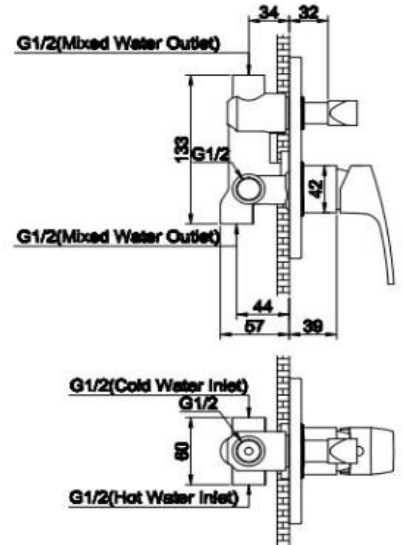

## ZilverKareConcealed Bath Mixer

Item Code : **ZKAR705**

### Basic Information:

- Cartridge : 35mm Ceramic with Brass Stick
- Metal lever
- Manual Diverter : Bath/shower
- ABS cover plate
- Fixing Set
- Chrome plating 0.2-0.3 $\mu$ m
- Nickel plating 8- 10  $\mu$ m
- Minimum pressure 0.1 mpa /14.5psi/1bar