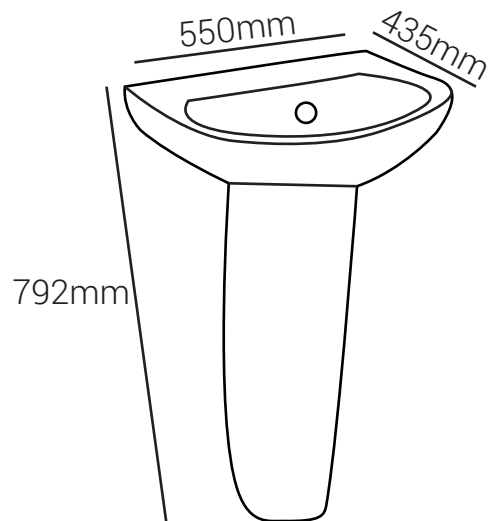

ZILVER[®]
Concetti Italiani

Water Genius!

Zilver Wash Basin With Pedestal Item Code : ZPDB101

Description:

INNER BOWL is the area available to users to wash their hands/face with minimum water drops spread around and avoid surroundings to get wet. Washbasin is designed to drain water, spread around during washing. Consequently, more bigger the bowl, more comfortable for users to wash hands/face.

Wash Basin with Pedestal

- Size: 550 x 435 x 792mm
- Single Tap hole
- Fixing with back to wall