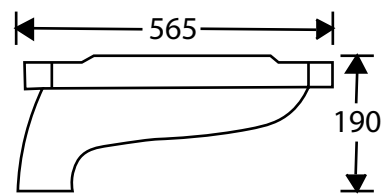

ZILVER[®]
Concetti Italiani

Water Genius!

Zilver Squatting Pan

Item Code : **ZSQT101**

455

565

190

Description:

A squat toilet (or squatting toilet) is a toilet used by squatting, rather than sitting. There are several types of squat toilets, but they all consist essentially of a toilet pan or bowl at floor level. Such a toilet pan is also called a "squatting pan"

Dimensions:

565 x 455 x 190 MM

Color: Alpine White

Trap Type: None

Trap way Type: Concealed

Seat Cover Options: None

Bowl Shape: Rectangle