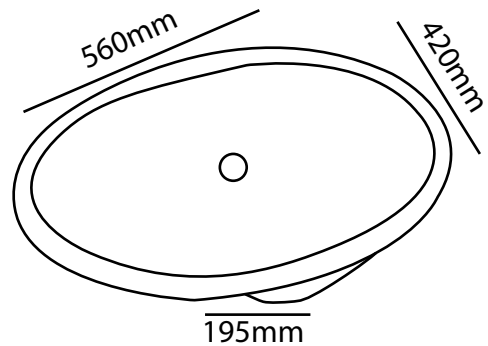

ZILVER[®]
Concetti Italiani

Water Genius!

Zilver Under Counter Wash Basin Item Code : ZUDB101

Description:

Under counter, under mount, or under bench basins have been designed to fit seamlessly into your vanity or counter top. Under counter basins are often deeper and more functional than semi inset or counter top basins, making them the perfect choice for a growing family.

FEATURES

- Vitreous China
- White Finish
- No Tap Hole
- Plug and Waste (32mm) sold separately
- Dimensions 560mm x 420mm x 195mm