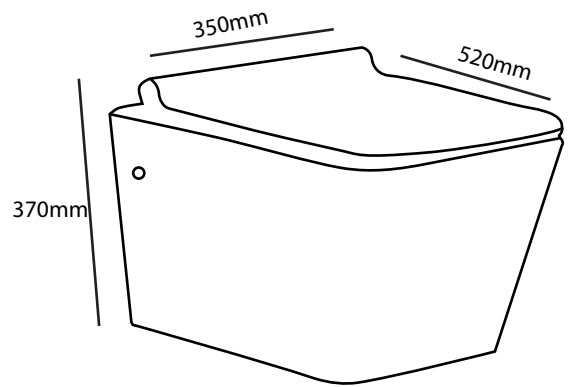

### Features

Clean Design with concealed rag-bolt area.

Slim Soft-Falling Seat-Cover made of UF.

UF is a High-Quality material which is Scratch-proof and aesthetically matches the Ceramic bowl the toilet.

---

Quick-Release Stainless Steel Hinges to easily remove the Seat-Cover and enable easy cleaning.

Bolt Distance – 180 mm

Inlet-Outlet Distance – 150 mm

Color: White

Item Size: 520 x 350 x 370 mm

[www.zilver.co](http://www.zilver.co)