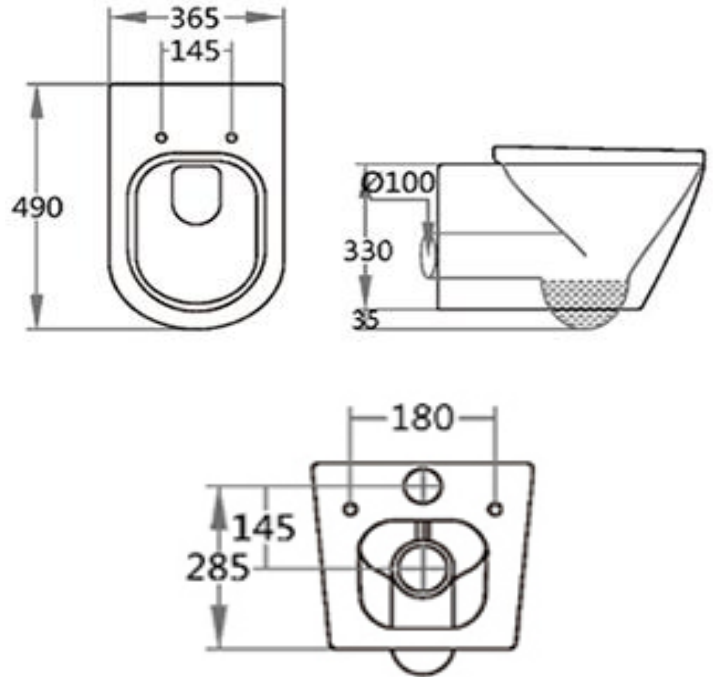

### Features

**Clean Design** with concealed rag-bolt area. Slim Soft-Falling Seat-Cover made of UF.

**UF** is a High-Quality material which is Scratch-proof and aesthetically matches the Ceramic bowl the toilet.

**Quick-Release Stainless Steel Hinges** to easily remove the Seat-Cover and enable easy cleaning.

Bolt Distance – 180 mm

Inlet-Outlet Distance – 150 mm

Color: White

**Item Size:** 530 x 350 x 325 mm

[www.zilver.co](http://www.zilver.co)