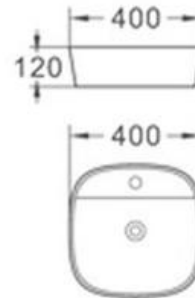

ZILVER®
Concetti Italiani

Water Genius!

Zilver Art Wash Basin

Item Code : **ZARTB102**

Description:

Zilver Art Wash Basin

Upgrading your bathroom is easy with our Zilver contemporary ceramic vessel sink art basin. Its beautiful curves and modern simplicity design give your bathroom style and sophistication.

- Vitreous China
- White Finish
- Tap Hole
- Plug and Waste (32mm) sold separately
- Size 400 x 400 x 120mm