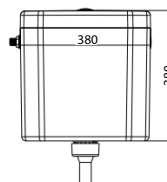

ZILVER[®]
Concetti Italiani

Water Genius!

Zilver Flush Tank Plastic Item Code : ZDR002

Basic information:

Safe and reliable. A combination of intelligent functions with convenience.

- Material: Plastic
- Structure : Two piece
- Flushing Type : Duel