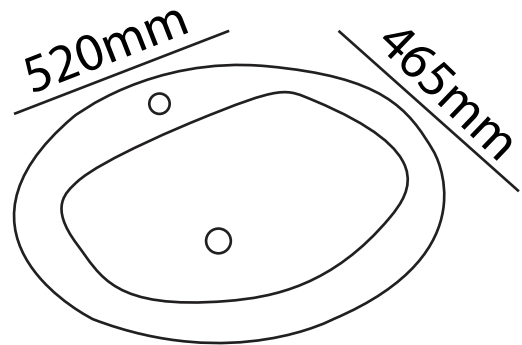

### Description:

INNER BOWL is the area available to users to wash their hands/face with minimum water drops spread around and avoid surroundings to get wet. Washbasin is designed to drain water, spread around during washing. Consequently, more bigger the bowl, more comfortable for users to wash hands/face.

Zilver over counter wash basin

Size: 520 x 465 x 200mm.

Available Color White