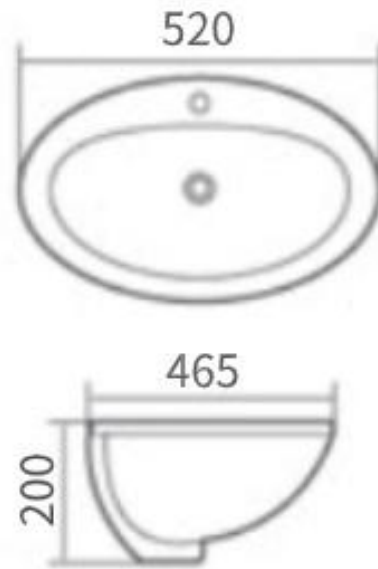

### **Description:**

INNER BOWL is the area available to users to wash their hands/face with minimum water drops spread around and avoid surroundings to get wet. Washbasin is designed to drain water, spread around during washing. Consequently, more bigger the bowl, more comfortable for users to wash hands/face.

### **Zilver over counter wash basin**

Size: 520 x 465 x 200mm.

Available Color White