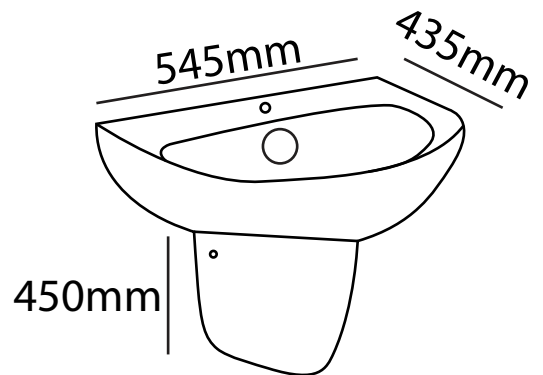

ZILVER[®]
Concetti Italiani

Water Genius!

Zilver Basin with Half Pedestal Item Code : ZPDB102

Description:

INNER BOWL is the area available to users to wash their hands/face with minimum water drops spread around and avoid surroundings to get wet. Washbasin is designed to drain water, spread around during washing. Consequently, more bigger the bowl, more comfortable for users to wash hands/face.

Available In White

Wall Mounting.

Size: 545 x 450 x 435mm.

Single tap hole.

Fixing with back to wall.