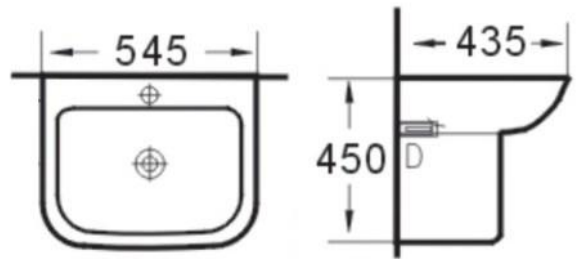

ZILVER[®]
Concetti Italiani

Water Genius!

Zilver Basin with Half Pedestal

Item Code : **ZPDB102**

Description:

INNER BOWL is the area available to users to wash their hands/face with minimum water drops spread around and avoid surroundings to get wet. Washbasin is designed to drain water, spread around during washing. Consequently, more bigger the bowl, more comfortable for users to wash hands/face.

Available In White

Wall Mounting.

Size: 545 x 450 x 435mm.

Single tap hole.

Fixing with back to wall.