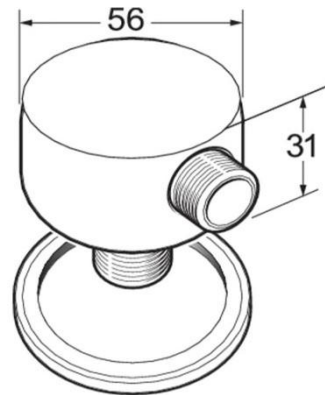

## Zilver Concealed Wall Union Round

Item Code : **P00005**

- Size 1/2" x 1/2"
- Chrome finish