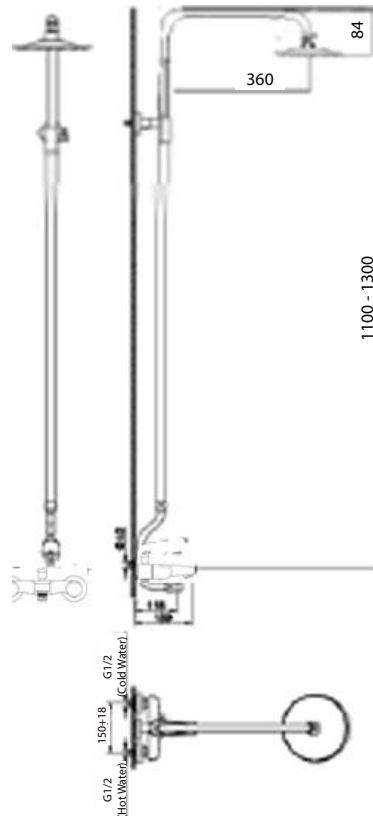

ZILVER[®]
Concetti Italiani

Water Genius!

Zilver Fludo Bath Mixer with Open Rod Item Code ZFLD500T

Description:

Zilver Fludo Series Stylishly Designed & Subtle Rounded Edges. A contemporary design combining geometric lines with rounded edges.

FEATURES

- Cartridge : 35mm Ceramic
- inclusive of Flexible connection hoses with brass nuts
- Chrome plating 0.5 μm
- Nickel plating 14 μm
- Minimum pressure 0.1 mpa /14.5psi/1bar