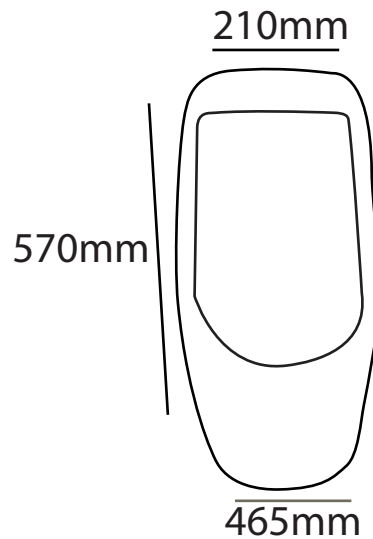

ZILVER®
Concetti Italiani

Water Genius!

Zilver Urinal

Item Code : ZWHU101

Basic information:

Upgrading your bathroom is easy with our Zilver contemporary ceramic vessel sink art basin. Its beautiful curves and modern simplicity design give your bathroom style and sophistication.

Feature

- Size : 465mm x 570mm x 210mm
- Material: Ceramics
- Color: White
- Surface: Glazed