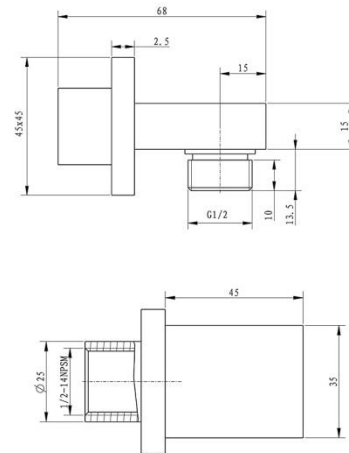

ZILVER[®]
Concetti Italiani

Water Genius!

Zilver Concealed Wall Union Square

Item Code : **P00007**

Basic information:

Zilver Shower *Wall Union* For *Concealed* Installation.

- Size 1/2 x 1/2"
- Chrome finish