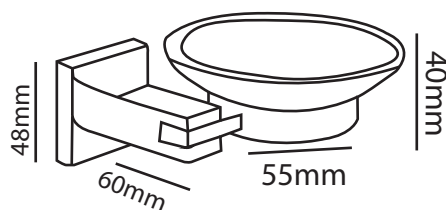

ZILVER®
Concetti Italiani

Water Genius!

SOAP HOLDER WITH GLASS DISH

Item Code : 0916

- Basic information
Chrome plated
- Nickel plated
- Hidden screw mount
- Fixed with L-Key