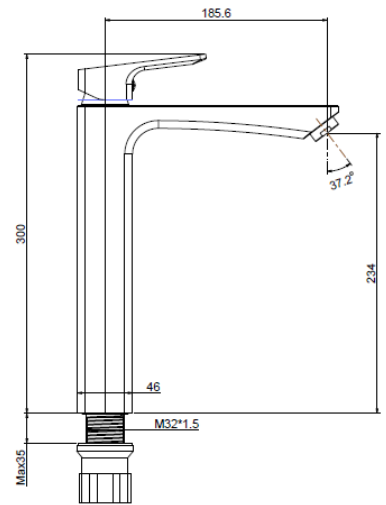

ZILVER[®]
Concetti Italiani

Water Genius!

Zilver Pyramid LongBasin Mixer 1/2 Item Code : ZPYD100

Basic information:

Pyramid SINGLE LEVER LONG BASIN MIXER 1/2"

Unorthodox curves with the fines gives Rio a distinctive aura
For Single Hole Installation

- Cartridge : 35 mm Ceramic with Brass Stick inclusive of
- Flexible Connection hoses with brass nuts
- Aerator @2.2 gpm max. @60psi
- Chrome plating 0.2-0.3 micrometer
- Nickel Plating 8-10 micrometer
- Minimum pressure 0.1 mpa /14.5psi/ 1bar