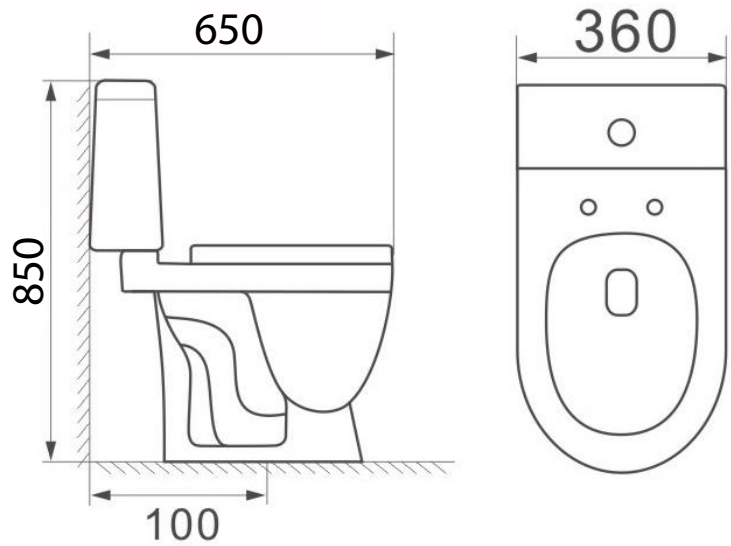

ZILVER[®]
Concetti Italiani

Water Genius!

Zilver Toilet Two Piece Item Code : ZTOT111

Zilver Two Piece Toilet

Zilver Two Piece Toilet he best toilet we can offer comfort and convenience. It is easy to use and can provide an easy access to virtually all types of users

Features

- Duel Flush system
- Elongated bowl offers added room and comfort.
- 3/6 liter per flush.