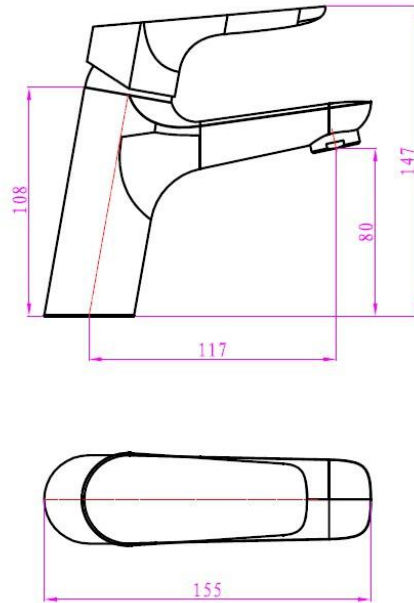

ZILVER®
Concetti Italiani

Water Genius!

Zilver Wash Basin Mixer Normal

Item Code : **ZTTN1001**

Basic information:

Checkout our Beautiful Zilver Titan Basin Mixer Series for your Washroom and Kitchen Solution.

- Single Lever Basin Mixer 1/2"
- For Single Hole Installation Cartridge :
- 40 mm Ceramic with Brass Stick
- inclusive of Flexible connection hoses
- with brass nuts
- Chrome plating 0.2-0.3 μm
- Nickel plating 8-10 μm
- Minimum pressure 0.1 mpa /14.5psi/1bar