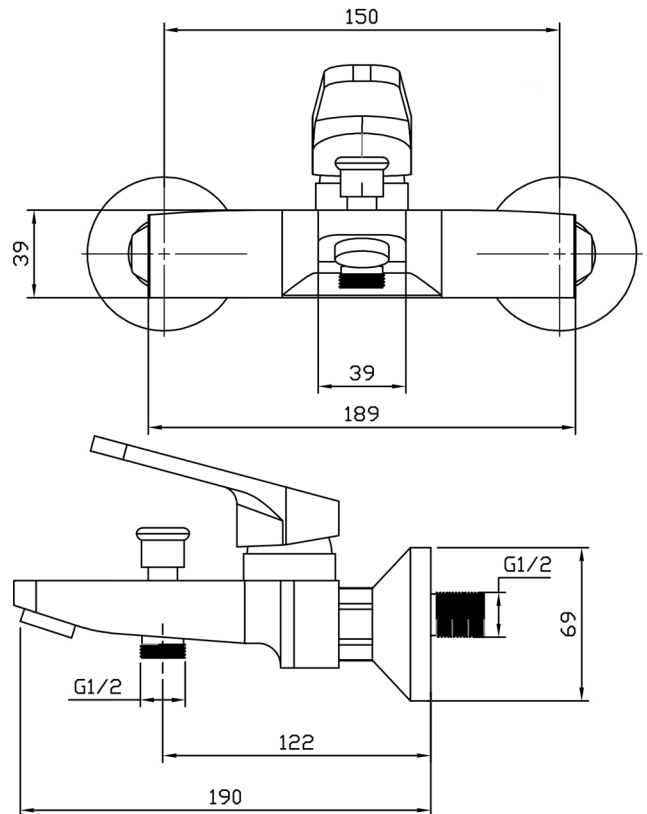

ZILVER[®]
Concetti Italiani

Water Genius!

Zilver Bath Mixer only Body

Item Code : ZTTN200

Basic information:

Checkout our beautiful Zilver Titan Series Bath Mixer new in our collection.

- Single lever bath Mixer 1/2"
- Cartridge : 35mm Ceramic
- inclusive of
- S Union & cover plates
- Manual two way Diverter
- Bath/shower in 1/2" outlet
- Chrome plating 0.5 μ m
- Nickel plating 14 μ m
- Minimum pressure 0.1 mpa /14.5psi/1bar