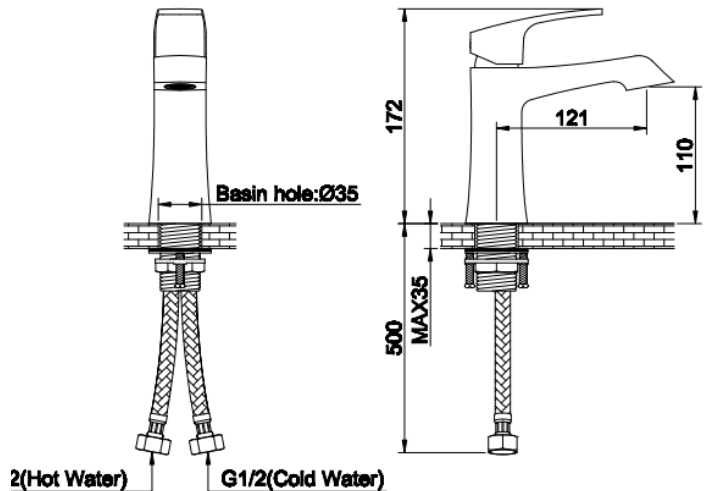

ZILVER[®]
Concetti Italiani

Water Genius!

Zilver Stark Basin Mixer Normal

Item Code : **RG1001**

Basic information:

Stark series is a timeless design with innovative technology:

Neopark Mikado Aerator facilities energy and water saving approach to handle the valuable commodity water

Stark Single Lever Normal Basin Mixer 1/2

For Single Hole Installation

Cartridge : 35mm Ceramic with Brass Stick

Flexible connection hoses with brass nuts

Chrome plating 0.2-0.3 μ m

Nickel plating 8-10 μ m

Minimum pressure 0.1 mpa /14.5psi/1bar