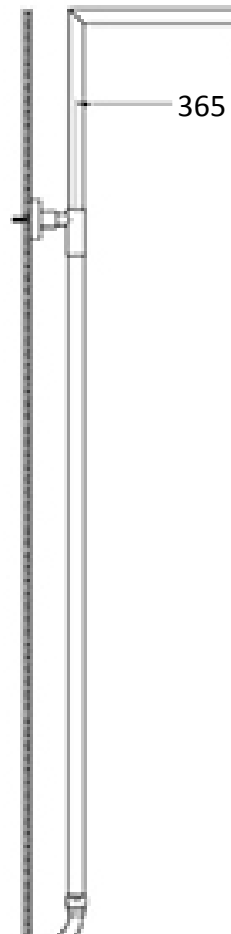

ZILVER
Concetti Italiani

Water Genius!

Zilver Open Shower Rod (FIX TYPE)

Item Code : ZQWS01N

1220 - 1600

Basic information:

Zilver Open Shower Rod without Shower

- Open Bend Tube fixed
- Chrome plating 0.2-0.3 μm
- Nickel plating 8-10 μm