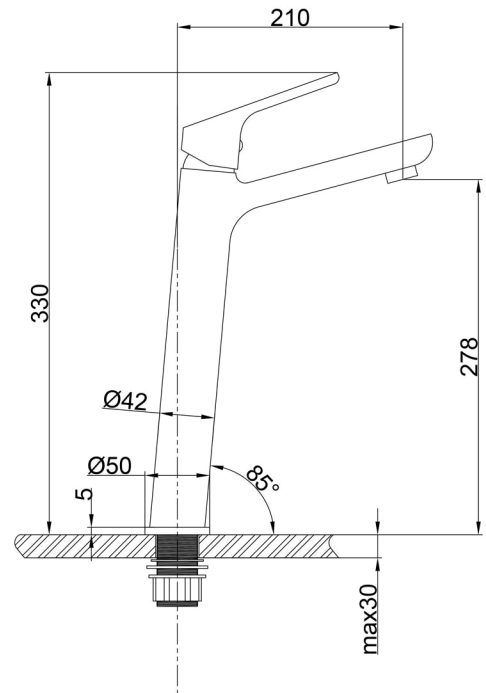

ZILVER[®]
Concetti Italiani

Water Genius!

Zilver Titan Basin Mixer - Long

Item Code: ZTTN100

Checkout our Beautiful Zilver Titan Basin Mixer Series for your Washroom and Kitchen Solution.

- Single Lever Basin Mixer 1/2"
- For Single Hole Installation
- 40 mm Ceramic with Brass Stick
- Chrome plating 0.2-0.3 μm
- Nickel plating 8-10 μm
- Minimum pressure 0.1 mpa /14.5psi/1bar