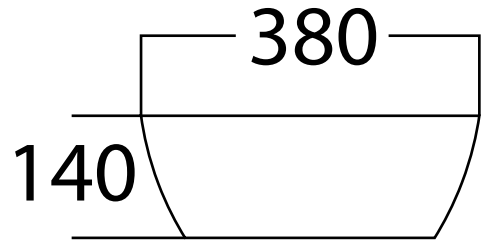

ZILVER[®]
Concetti Italiani

Water Genius!

Zilver Art Wash Basin
Item Code : ZARTB111

Upgrading your bathroom is easy with our Zilver contemporary ceramic vessel sink art basin. Its beautiful curves and modern simplicity design give your bathroom style and sophistication.

White Finish

Size: 600 x 380 x 140mm