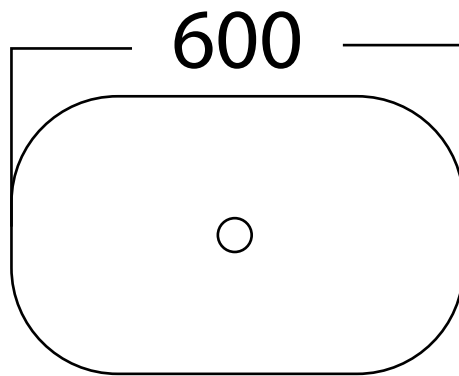

ZILVER[®]
Concetti Italiani

Water Genius!

Zilver Art Wash Basin
Item Code : ZARTB111

Upgrading your bathroom is easy with our Zilver contemporary ceramic vessel sink art basin. Its beautiful curves and modern simplicity design give your bathroom style and sophistication.

White Finish

Size: 600 x 380 x 140mm