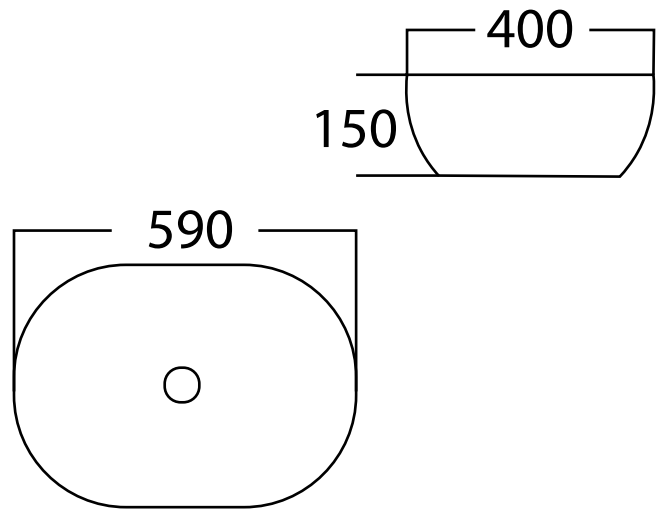

ZILVER[®]
Concetti Italiani

Water Genius!

Zilver Art Wash Basin
Item Code : ZARTB112

Upgrading your bathroom is easy with our Zilver contemporary ceramic vessel sink art basin. Its beautiful curves and modern simplicity design give your bathroom style and sophistication.

White Finish

Size: 590 x 400 x 150mm