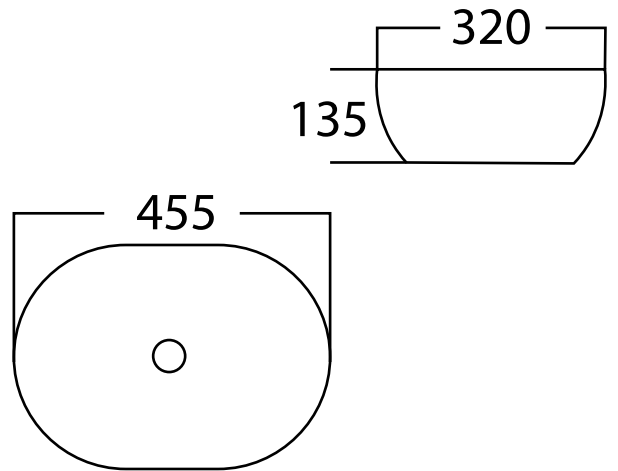

**ZILVER**<sup>®</sup>  
Concetti Italiani

Water Genius!

Zilver Art Wash Basin  
Item Code : ZARTB113

Upgrading your bathroom is easy with our Zilver contemporary ceramic vessel sink art basin. Its beautiful curves and modern simplicity design give your bathroom style and sophistication.

White Finish

Size: 455 x 320 x 135mm