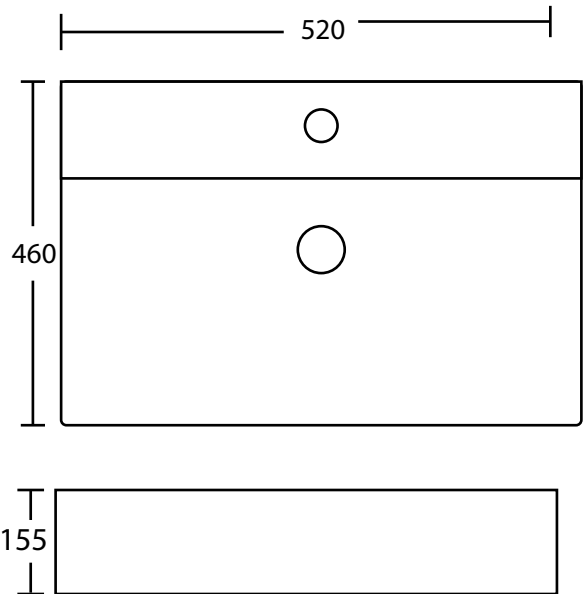

ZILVER®
Concetti Italiani

Water Genius!

Zilver Art Wash Basin Item Code : ZARTB114

Upgrading your bathroom is easy with our Zilver contemporary ceramic vessel sink art basin. Its beautiful curves and modern simplicity design give your bathroom style and sophistication.

White Finish

Size: 520 x 460 x 155mm