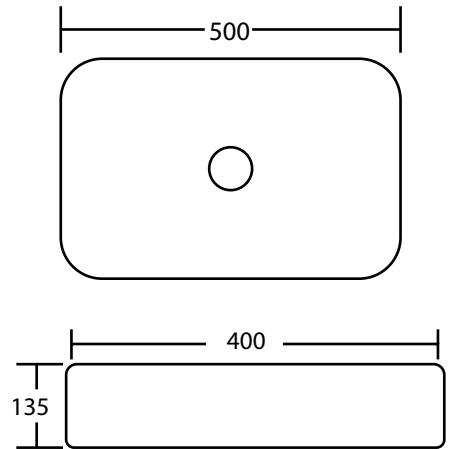

ZILVER[®]
Concetti Italiani

Water Genius!

Zilver Art Wash Basin Item Code : ZARTB115

Upgrading your bathroom is easy with our Zilver contemporary ceramic vessel sink art basin. Its beautiful curves and modern simplicity design give your bathroom style and sophistication.

White Finish

Size: 500 x 400 x 135mm