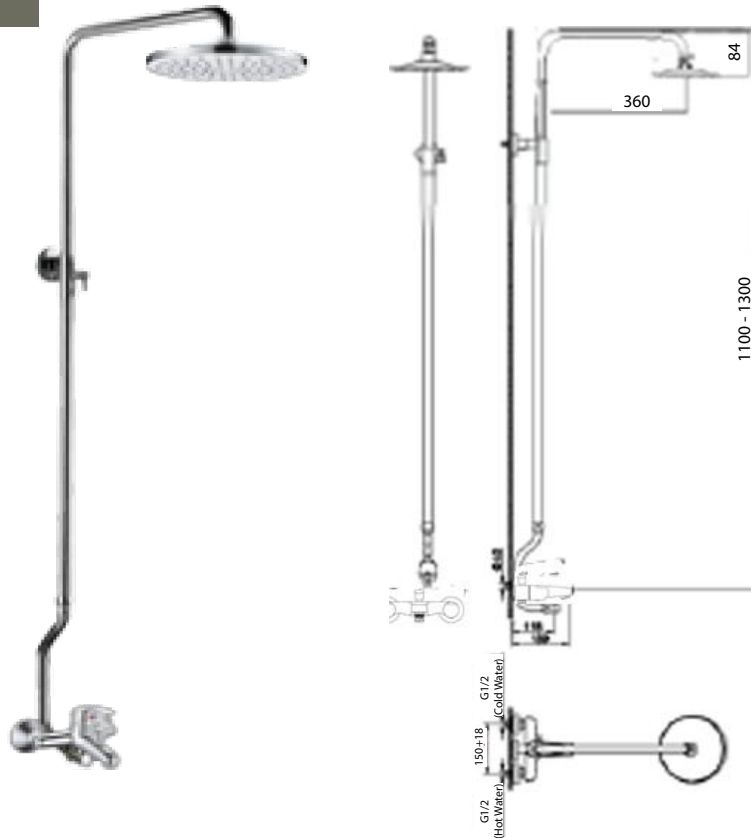

ZILVER[®]
Concetti Italiani

Water Genius!

Zilver Autumn Open Shower Rod

Item Code: ZAUT200 + ZQWS02 + AR2T101CP

FEATURES

Cartridge : 35mm Ceramic

Inclusive of

S Union & cover plates

Manual two way Diverter

Bath /Shower in 1/2" outlet

Head shower 8"

Telescopic Rod

Chrome plating 0.5 um

Nickel plating 14um

Minimum pressure 0.1 mpa/14.5psi /1 bar

www.zilver.co