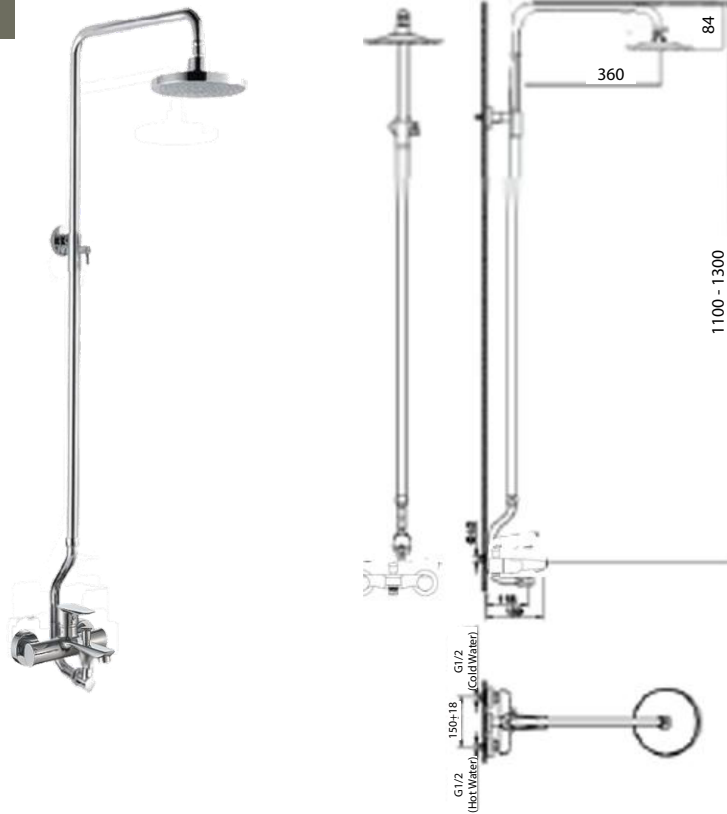

## Zilver Bali Open Shower Rod with Shower

Item Code: ZBLI200 + ZQWS02 + AR2T101CP

### FEATURES

Cartridge : 35mm Ceramic

Inclusive of

S Union & cover plates

Manual two way Diverter

Bath /Shower in 1/2" outlet

Head shower 8"

Telescopic Rod

Chrome plating 0.5 um

Nickel plating 14um

Minimum pressure 0.1 mpa/14.5psi /1 bar

[www.zilver.co](http://www.zilver.co)